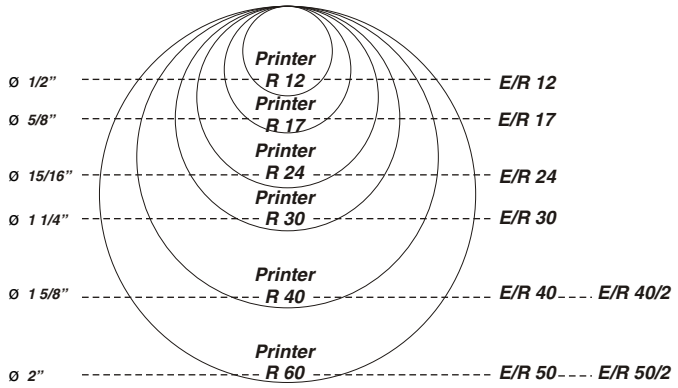

JAN 12 2020

1 1/4" x 1 13/16"

Printer 60 Dater

JAN 12 2020

E/60 1 1/2" x 3"

S 2400 S 2460

JAN 12 2020

1 1/8" x 2 5/16"

S 2800 S 2860

S 2600 S 2660  
S 600 S 660

JAN 12 2020

1 1/2" x 2 5/16"

1 15/16" x 2 3/4"

S 226/P

1 2 3 4 5 6

1" X 1 13/16"

Printer R 40 Dater

JAN 12 2020

Ø 1 5/8"

Printer R 50 Dater

Ø 2"

Printer R 30 Dater

JAN 12 2020

Ø 1 1/2"